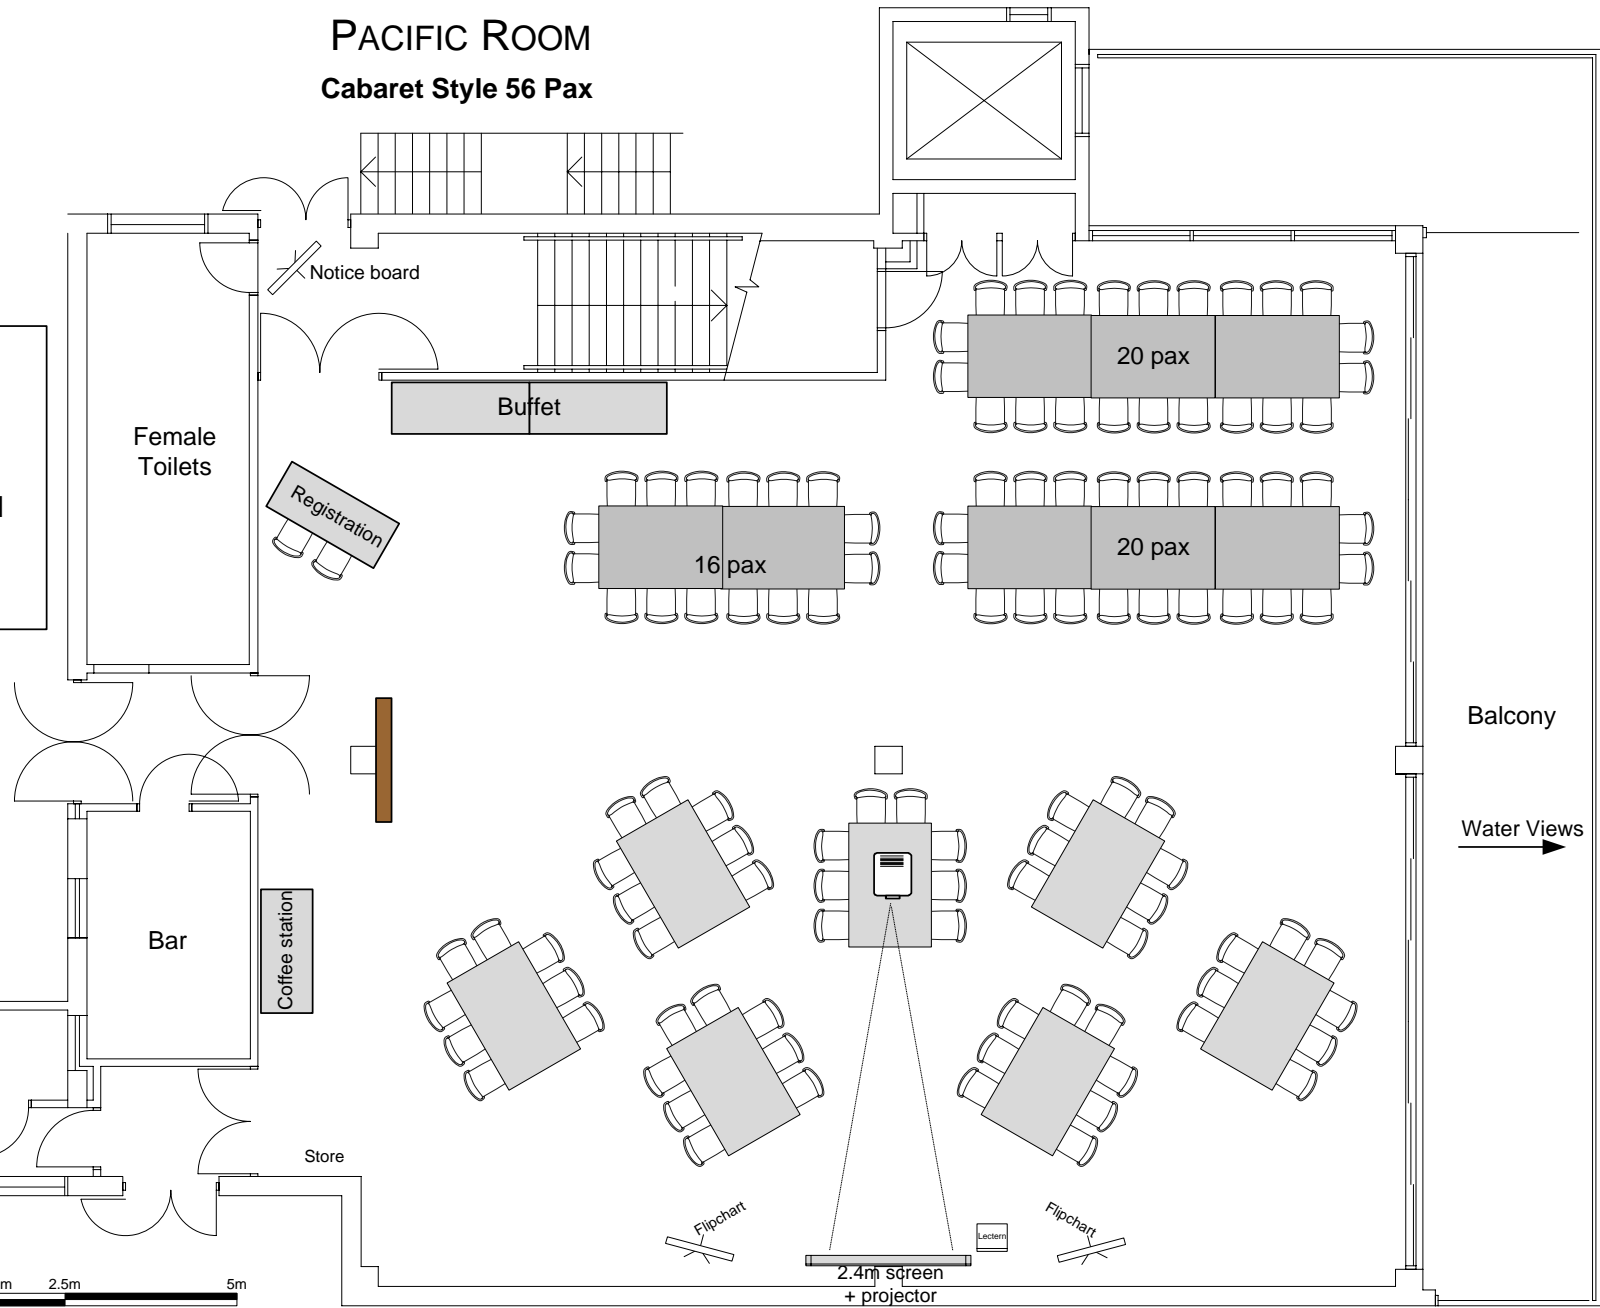

ZEST AT POINT PIPER PACIFIC ROOM Cabaret Style 56 Pax

Ceiling height 3 m
Tables 1.8 x 1.2 m
Balcony doors open 5 m
Hanging Rail - south wall

Kitchen

Female Toilets

Notice board

Buffet

Registration

16 pax

20 pax

20 pax

Bar

Coffee station

Male Toilets

Store

Balcony

Water Views

2.4m screen
+ projector

Flipchart

Flipchart

Lectern

0m 1.5m 2.5m 5m