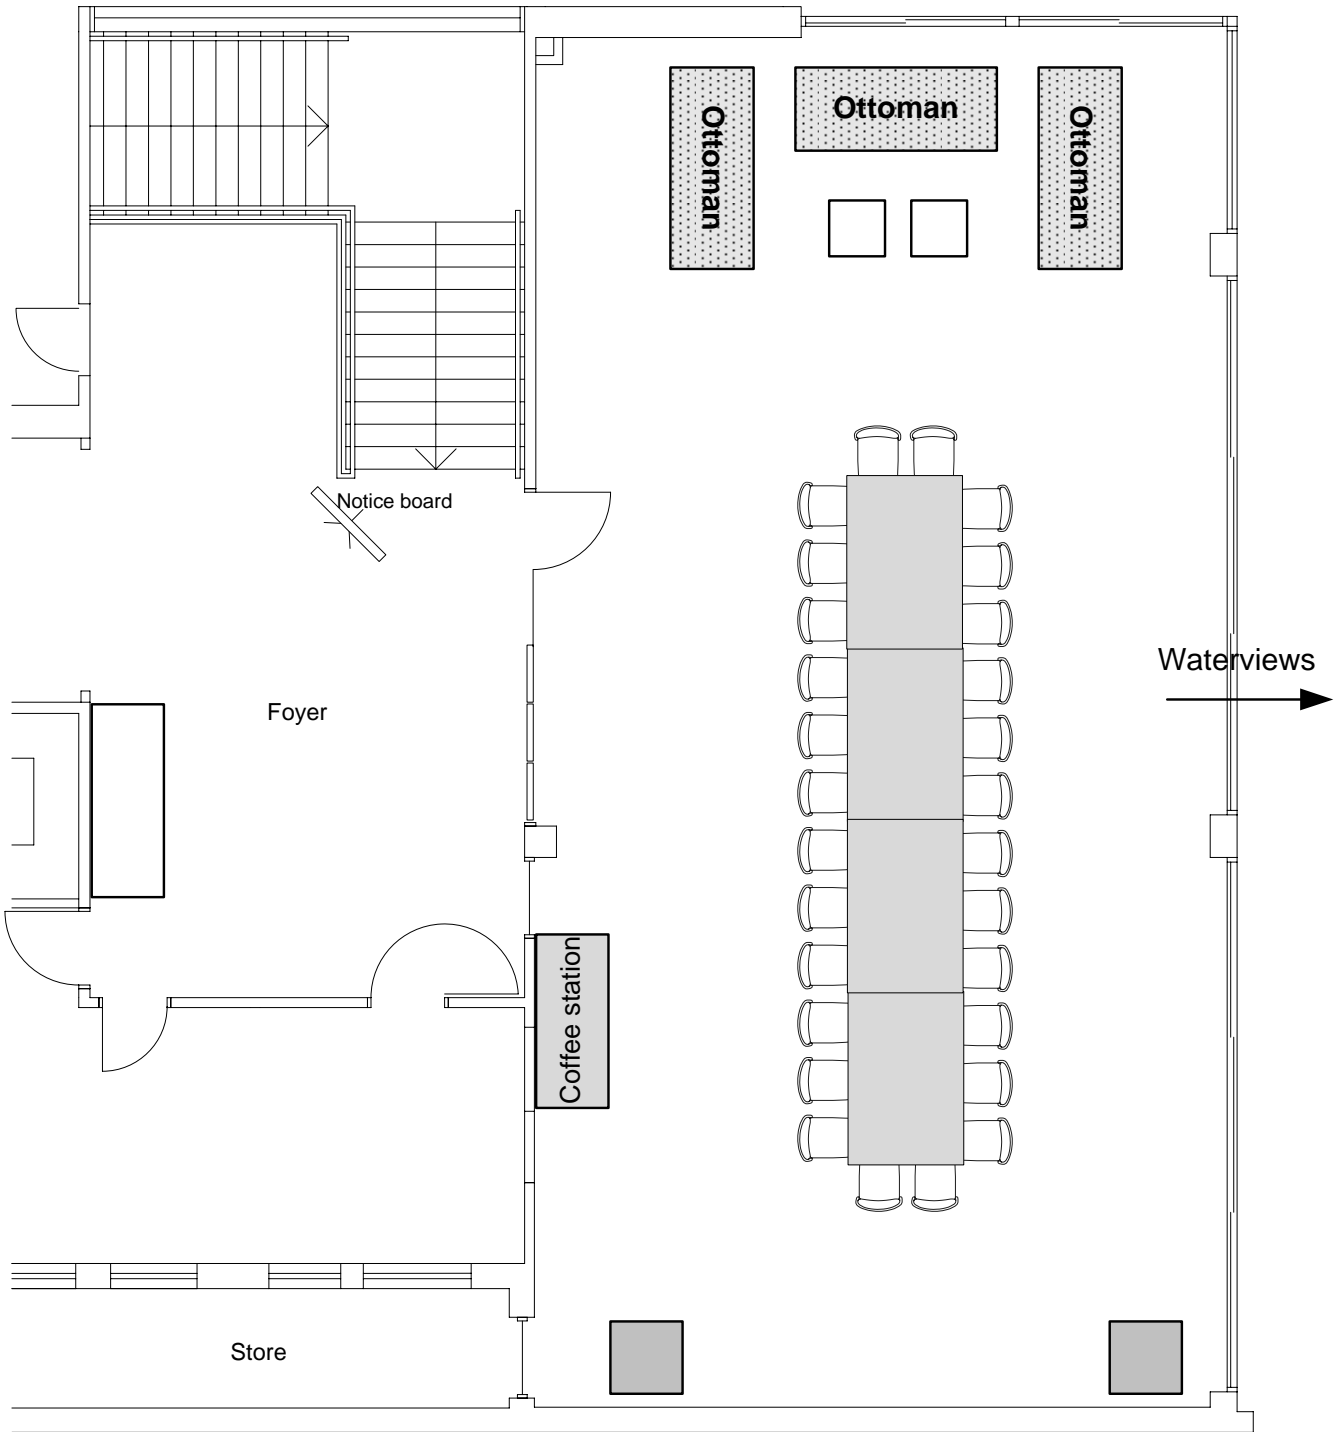

ZEST AT POINT PIPER COMMODORES ROOM

Banquet style 28

0m 1.5m 2.5m 5m

Room 15m x 7.5m
Ceiling height 3 m